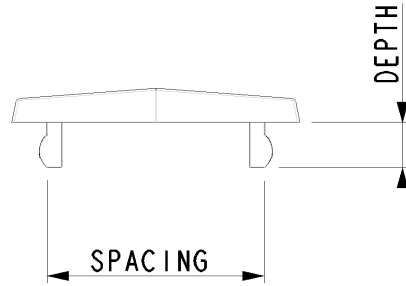

W =Width
L =Length
T = Thickness
D = Depth
S = Spacing

For more information visit:
www.glazpart.com

PARTNo	L	W	T	D	S	MATL	COLOUR
550601	36	19	6	5	25.5	ABS	WHITE
550602	36	19	6	5	25.5	ABS	BROWN
550603	36	19	6	5	25.5	ABS	BLACK
550604	36	19	6	5	25.5	ABS	GREY

PARTNo	L	W	T	D	S	MATL	COLOUR
550701	14	14	6	6	9.4	PA6	WHITE
550702	14	14	6	6	9.4	PA6	BROWN
550703	14	14	6	6	9.4	PA6	BLACK

W =Width
L =Length
T = Thickness
D = Depth
S = Spacing

For more information visit:
www.glazpart.com

PARTNo	L	W	T	D	S	MATL	COLOUR
550401	40	20	5	7.5	30	PA6	WHITE
550402	40	20	5	7.5	30	PA6	BROWN

W =Width
L =Length
T = Thickness
D = Depth
S = Spacing

For more information visit:
www.glazpart.com