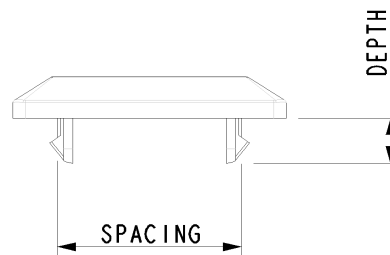

PARTNo	L	W	T	D	S	MATL	COLOUR
550101	40	12	6	6.4	5	PP	WHITE
550102	40	12	6	6.4	5	PP	BROWN
550103	40	12	6	6.4	5	PP	BLACK
550301	38	12	6	6.5	3	PP	WHITE
550302	38	12	6	6.5	3	PP	BROWN
550303	38	12	6	6.5	3	PP	BLACK

PARTNo	L	W	T	D	S	MATL	COLOUR
550501	44.5	14.3	7.3	8	30	PP	WHITE
550502	44.5	14.3	7.3	8	30	PP	BROWN
550503	44.5	14.3	7.3	8	30	PP	BLACK
550801	49.5	14.3	7.3	8	35	PP	WHITE
550802	49.5	14.3	7.3	8	35	PP	BROWN
550803	49.5	14.3	7.3	8	35	PP	BLACK

W =Width
L =Length
T = Thickness
D = Depth
S = Spacing

For more information visit:
www.glazpart.com

PARTNo	L	W	T	D	S	MATL	COLOUR
550601	36	19	6	5	25.5	ABS	WHITE
550602	36	19	6	5	25.5	ABS	BROWN
550603	36	19	6	5	25.5	ABS	BLACK
550604	36	19	6	5	25.5	ABS	GREY

PARTNo	L	W	T	D	S	MATL	COLOUR
550401	40	20	5	7.5	30	PA6	WHITE
550402	40	20	5	7.5	30	PA6	BROWN

W =Width
L =Length
T = Thickness
D = Depth
S = Spacing

For more information visit:
www.glazpart.com