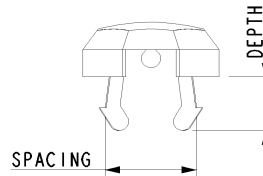

PARTNo	L	W	T	D	S	MATL	COLOUR
550601	36	19	6	5	25.5	ABS	WHITE
550602	36	19	6	5	25.5	ABS	BROWN
550603	36	19	6	5	25.5	ABS	BLACK
550604	36	19	6	5	25.5	ABS	GREY

PARTNo	L	W	T	D	S	MATL	COLOUR
550701	14	14	6	6	9.4	PA6	WHITE
550702	14	14	6	6	9.4	PA6	BROWN
550703	14	14	6	6	9.4	PA6	BLACK