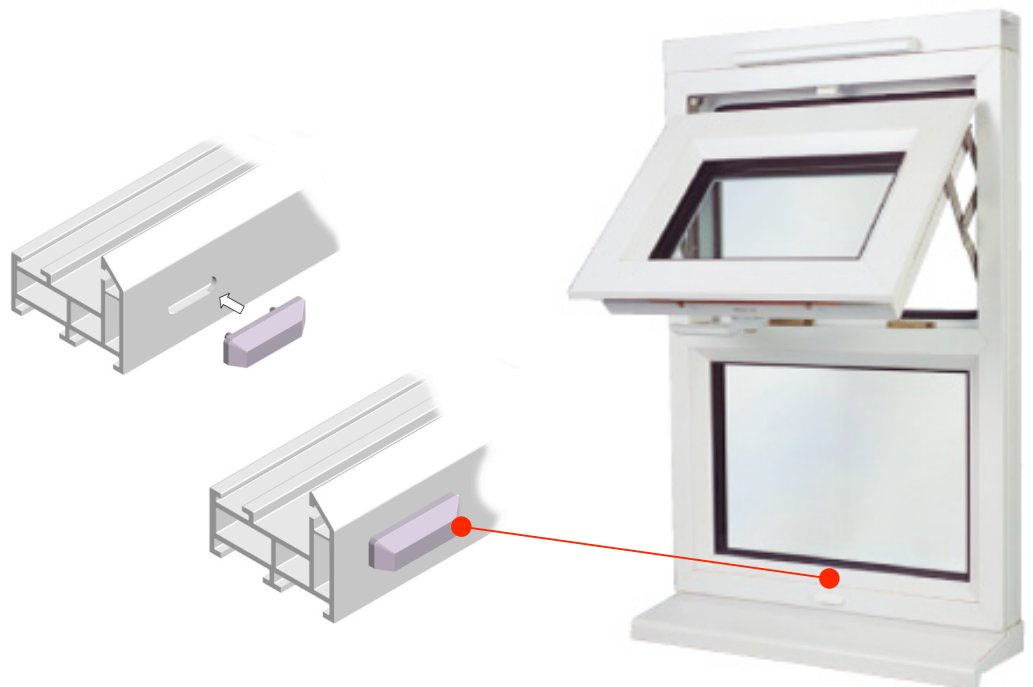

W =Width
L =Length
T = Thickness
D = Depth
S = Spacing