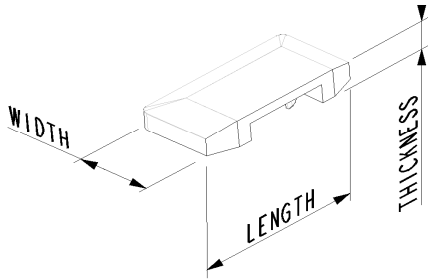

PARTNo	L	W	T	D	S	MATL	COLOUR
550601	36	19	6	5	25.5	ABS	WHITE
550602	36	19	6	5	25.5	ABS	BROWN
550603	36	19	6	5	25.5	ABS	BLACK
550604	36	19	6	5	25.5	ABS	GREY

PARTNo	L	W	T	D	S	MATL	COLOUR
550701	14	14	6	6	9.4	PA6	WHITE
550702	14	14	6	6	9.4	PA6	BROWN
550703	14	14	6	6	9.4	PA6	BLACK