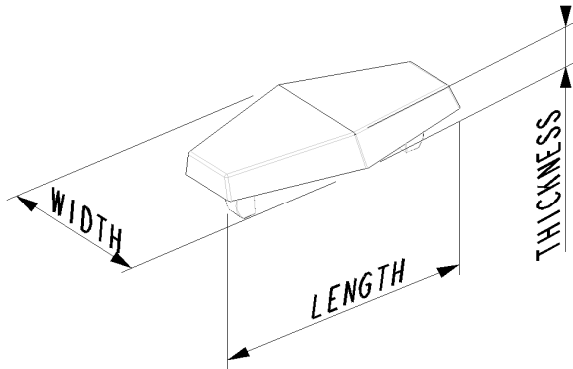

W =Width
L =Length
T = Thickness
D = Depth
S = Spacing

For more information visit:
www.glazpart.com

PARTNo	L	W	T	D	S	MATL	COLOUR
550601	36	19	6	5	25.5	ABS	WHITE
550602	36	19	6	5	25.5	ABS	BROWN
550603	36	19	6	5	25.5	ABS	BLACK
550604	36	19	6	5	25.5	ABS	GREY

PARTNo	L	W	T	D	S	MATL	COLOUR
550701	14	14	6	6	9.4	PA6	WHITE
550702	14	14	6	6	9.4	PA6	BROWN
550703	14	14	6	6	9.4	PA6	BLACK

W =Width
L =Length
T = Thickness
D = Depth
S = Spacing

For more information visit:
www.glazpart.com

PARTNo	L	W	T	D	S	MATL	COLOUR
550401	40	20	5	7.5	30	PA6	WHITE
550402	40	20	5	7.5	30	PA6	BROWN

W =Width
L =Length
T = Thickness
D = Depth
S = Spacing

For more information visit:
www.glazpart.com