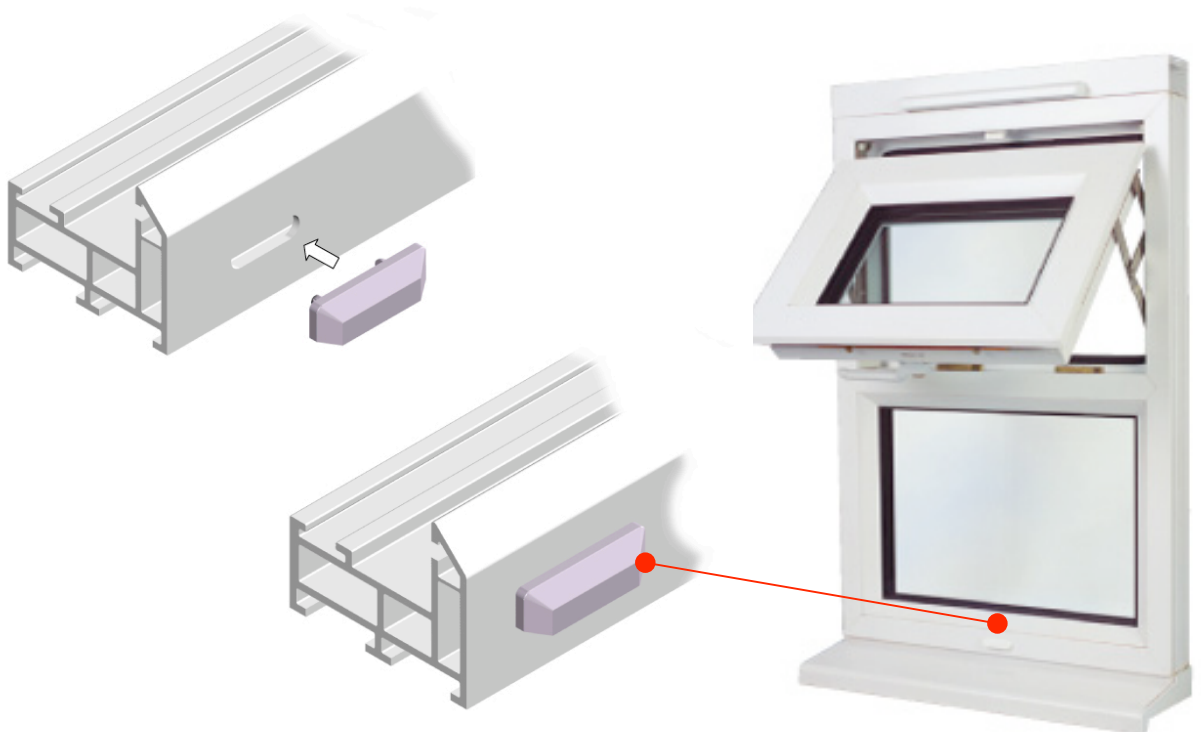

PARTNo	L	W	T	D	S	MATL	COLOUR
550401	40	20	5	7.5	30	PA6	WHITE
550402	40	20	5	7.5	30	PA6	BROWN

W =Width
L =Length
T = Thickness
D = Depth
S = Spacing

For more information visit:
www.glazpart.com