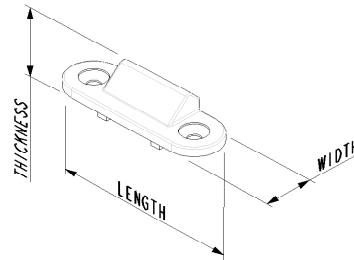

PARTNo	L	W	W2	T	D	S	MATL	COLOUR
300210	52	16.2	9.4	9.9	4	24	ABS	WHITE
300211	52	16.2	9.4	9.9	4	24	ABS	BROWN
300212	52	16.2	9.4	9.9	4	24	ABS	OAKBRN

**W =Width**  
**W2 = Width2**  
**D = Depth**  
**S = Spacing**  
**L =Length**  
**T = Thickness**