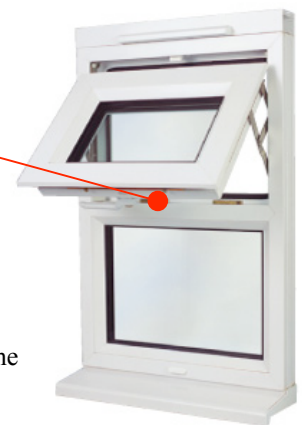

Locking Wedges with frame in closed position