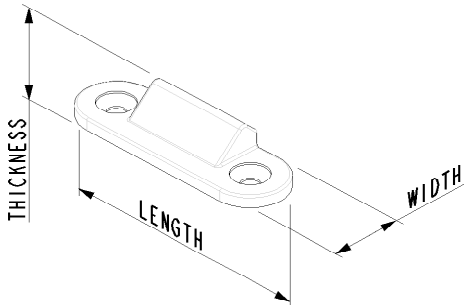

PARTNo	L	W	T	MATL	COLOUR
300220	52	16.2	9.9	ABS	WHITE
300221	52	16.2	9.9	ABS	BROWN
300240	52	16.6	11.8	ABS	WHITE
300241	52	16.6	11.8	ABS	BROWN

PARTNo	L	W	T	MATL	COLOUR
300900	60	16	8.1	ABS	BLACK
300901	60	16	8.1	PA6	BLACK
300902	60	16	8.1	PA6	BEIGE
300903	60	16	8.1	ABS	WHITE