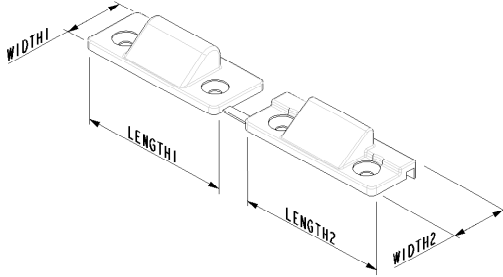

PARTNo	L1	L2	W1	W2
300270	52.4	52.4	16	16
300271	52.4	52.4	16	16

PARTNo	D1	D2	MATL	COLOUR
300270	10.5	14.5	ABS	WHITE
300271	10.5	14.5	ABS	BROWN

**W1 = Width1**  
**W2 = Width2**  
**D1 = Depth1**  
**D2 = Depth2**  
**L1 = Length1**  
**L2 = Length2**

Locking Wedges with frame in open position

Locking Wedges with frame in closed position

For more information visit:  
[www.glazpart.com](http://www.glazpart.com)

PARTNo	L1	L2	W1	W2	D	MATL	COLOUR
940350	52	52	21	18	12	PP	WHITE
940352	52	52	21	18	12	PP	BLACK

Locking Wedges with frame in open position

Locking Wedges with frame in closed position

**W1 = Width1**  
**W2 = Width2**  
**D1 = Depth1**  
**D2 = Depth2**  
**L1 = Length1**  
**L2 = Length2**

For more information visit:  
[www.glazpart.com](http://www.glazpart.com)