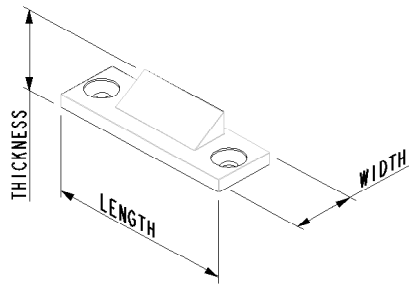

W =Width  
L =Length  
T = Thickness

For more information visit:  
[www.glazpart.com](http://www.glazpart.com)

PARTNo	L1	W1	D1	MATL	COLOUR
300108	49	16	10	ABS	BLACK
300109	49	16	10	ABS	WHITE
300110	49	16	10	ABS	BROWN

PARTNo	L1	L2	W1	W2
300270	52.4	52.4	16	16
300271	52.4	52.4	16	16

PARTNo	D1	D2	MATL	COLOUR
300270	10.5	14.5	ABS	WHITE
300271	10.5	14.5	ABS	BROWN

**W1 = Width1**  
**W2 = Width2**  
**D1 = Depth1**  
**D2 = Depth2**  
**L1 = Length1**  
**L2 = Length2**