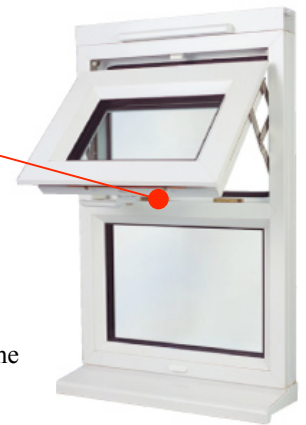

W1 = Width1
W2 = Width2
W3 = Width3
D2 = Depth1
D3 = Depth2
D3 = Depth3
L1 = Length1
L2 = Length2

Locking Wedges with frame in closed position