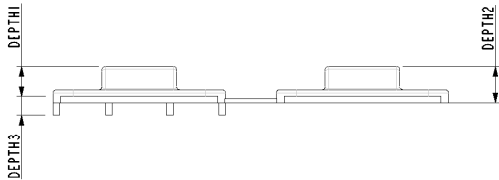

PARTNo	L1	L2	W1	W2	W3	D1
300310	51	51	22.5	22.5	9.5	11.5
300311	51	51	22.5	22.5	9.5	11.5

PARTNo	L1	L2	W1	W2	D1	MATL	COLOUR
300301	46	46	15.8	22.2	12	PP	WHITE
300302	46	46	15.8	22.2	12	PP	BROWN
300320	51	51	22.5	22.5	11.5	ABS	WHITE
300321	51	51	22.5	22.5	11.5	ABS	BROWN

PARTNo	D2	D3	MATL	COLOUR
300310	11.5	4	ABS	WHITE
300311	11.5	4	ABS	BROWN