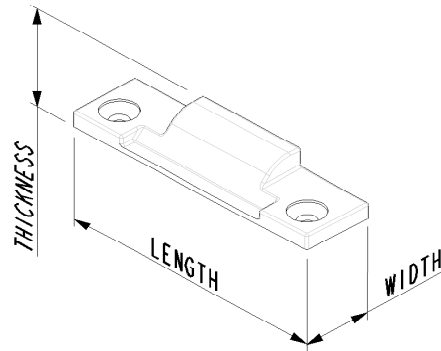

PARTNo	L	W	T	MATL	COLOUR
300220	52	16.2	9.9	ABS	WHITE
300221	52	16.2	9.9	ABS	BROWN
300240	52	16.6	11.8	ABS	WHITE
300241	52	16.6	11.8	ABS	BROWN

PARTNo	L	W	T	MATL	COLOUR
300900	60	16	8.1	ABS	BLACK
300901	60	16	8.1	PA6	BLACK
300902	60	16	8.1	PA6	BEIGE
300903	60	16	8.1	ABS	WHITE