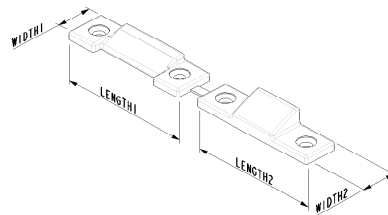

PARTNo	L1	L2	W1	W2
300270	52.4	52.4	16	16
300271	52.4	52.4	16	16

PARTNo	D1	D2	MATL	COLOUR
300270	10.5	14.5	ABS	WHITE
300271	10.5	14.5	ABS	BROWN

**W1 = Width1**  
**W2 = Width2**  
**D1 = Depth1**  
**D2 = Depth2**  
**L1 = Length1**  
**L2 = Length2**

Locking Wedges with frame in open position

Locking Wedges with frame in closed position

For more information visit:  
[www.glazpart.com](http://www.glazpart.com)

PARTNo	L1	L2	W1	W2	D	MATL	COLOUR
940350	52	52	21	18	12	PP	WHITE
940352	52	52	21	18	12	PP	BLACK

Locking Wedges with frame in open position

Locking Wedges with frame in closed position

**W1 = Width1**  
**W2 = Width2**  
**D1 = Depth1**  
**D2 = Depth2**  
**L1 = Length1**  
**L2 = Length2**

For more information visit:  
[www.glazpart.com](http://www.glazpart.com)