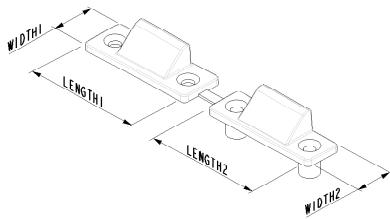

PARTNo	L1	L2	W1	W2
300250	50	50	18	15.7
300251	50	50	18	15.7
300260	50	50	18	15.7
300261	50	50	18	15.7
300262	50	50	18	15.7
300351	52	52	18.8	15.8
300352	52	52	18.8	15.8

PARTNo	L1	L2	W1	W2
300330	25	25	18	12
300331	25	25	18	12
300336	25	25	18	12
300340	25	25	18	12
300341	25	25	18	12
300346	25	25	18	12

PARTNo	D1	D2	MATL	COLOUR
300250	13	9.4	PA6	WHITE
300251	13	9.4	PA6	BROWN
300260	13	5.4	PA6	WHITE
300261	13	5.4	PA6	BROWN
300262	13	5.4	PA6	BLACK
300351	15	9.2	PP	WHITE
300352	15	9.2	PP	BROWN

PARTNo	D1	D2	MATL	COLOUR
300330	14.4	21.8	PP	WHITE
300331	14.4	21.8	PP	BROWN
300336	14.4	21.8	PP	OAK BROWN
300340	12.2	19.7	PP	WHITE
300341	12.2	19.7	PP	BROWN
300346	12.2	19.7	PP	OAK BROWN