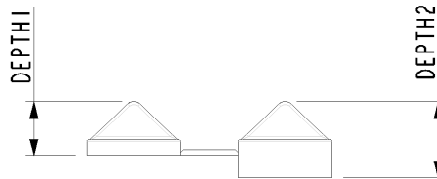

W =Width  
L =Length  
T = Thickness

For more information visit:  
[www.glazpart.com](http://www.glazpart.com)

PARTNo	L1	W1	D1	MATL	COLOUR
300108	49	16	10	ABS	BLACK
300109	49	16	10	ABS	WHITE
300110	49	16	10	ABS	BROWN

PARTNo	L1	L2	W1	W2
300270	52.4	52.4	16	16
300271	52.4	52.4	16	16

PARTNo	D1	D2	MATL	COLOUR
300270	10.5	14.5	ABS	WHITE
300271	10.5	14.5	ABS	BROWN

**W1 = Width1**  
**W2 = Width2**  
**D1 = Depth1**  
**D2 = Depth2**  
**L1 = Length1**  
**L2 = Length2**