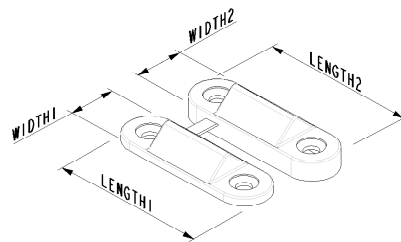

W =Width  
L =Length  
T = Thickness

For more information visit:  
[www.glazpart.com](http://www.glazpart.com)

PARTNo	L1	W1	D1	MATL	COLOUR
300108	49	16	10	ABS	BLACK
300109	49	16	10	ABS	WHITE
300110	49	16	10	ABS	BROWN

PARTNo	L1	L2	W1	W2
300270	52.4	52.4	16	16
300271	52.4	52.4	16	16

PARTNo	D1	D2	MATL	COLOUR
300270	10.5	14.5	ABS	WHITE
300271	10.5	14.5	ABS	BROWN

**W1 = Width1**  
**W2 = Width2**  
**D1 = Depth1**  
**D2 = Depth2**  
**L1 = Length1**  
**L2 = Length2**