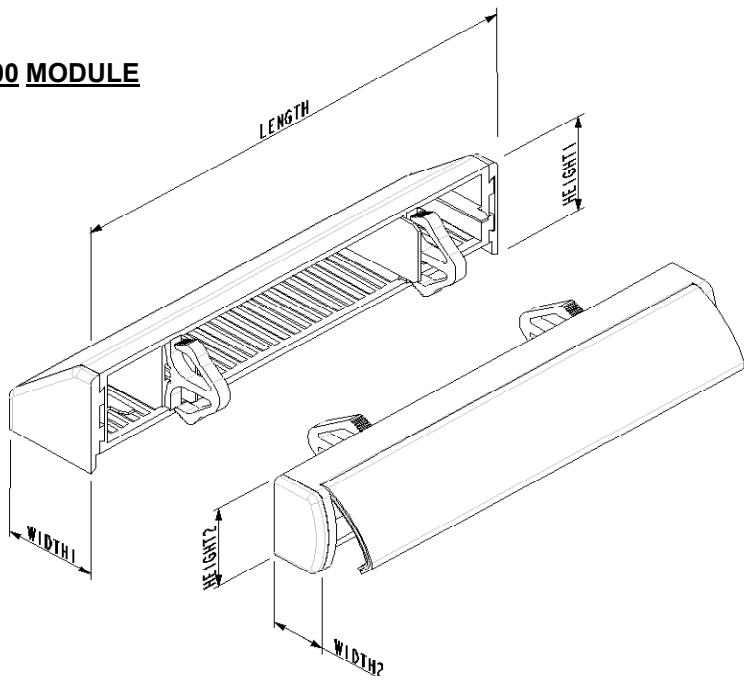

2000 MODULE

L = Length
W1 = Width1
W2 = Width2
H1 = Height1
H2 = Height2