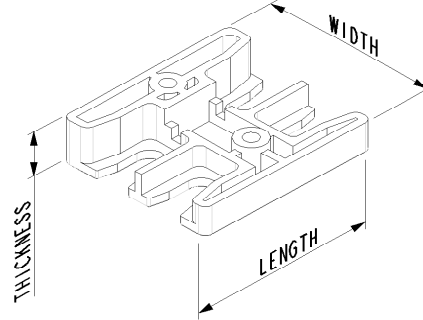

PARTNo	L	W	D	T	MATL	COLOUR
910224	30	28	13	12	ABS	WHITE
910230	30	28	13	12	PA6	BROWN

W = Width
L = Length
T = Thickness
D = Depth

For more information visit:
www.glazpart.com

PARTNo	L	W	T	MATL	COLOUR
910290	46	14	12	ABS	WHITE
910292	46	114	12	ABS	BROWN

PARTNo	L	W	T	MATL	COLOUR
910228	46	14	10	ABS	WHITE
910250	46	14	10	PA6	BROWN
910251	46	14	10	PA6	BLACK
910280	48	15.5	10	PA6	WHITE

W =Width
T =Thickness
L =Length

For more information visit:
www.glazpart.com

PARTNo	L	W	T	MATL	COLOUR
910245	50	44	12.4	ABS	WHITE
910246	50	44	12.4	ABS	BLACK
910247	50	44	12.4	PA6	BROWN

PARTNo	L	W	D	T	MATL	COLOUR
910260	49	42	8	12.2	ABS	WHITE
910261	49	42	8	12.2	PA6	BROWN
910262	49	42	8	12.2	PA6	BLACK

W =Width
T =Thickness
C1 = Cutout1
C2 = Cutout2
L =Length
D = Depth

For more information visit:
www.glazpart.com