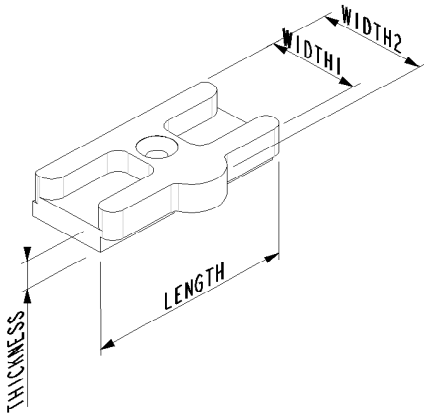

PARTNo	L	W1	W2	T	MATL	COLOUR
910111	50	23	28	11.5	ABS	WHITE
910112	50	23	28	11.5	ABS	BROWN
910240	50	23	28	12	ABS	WHITE

PARTNo	L	W1	W2	D	T	MATL	COLOUR
910220	44	31.5	13.6	12.8	8.5	ABS	WHITE
910221	44	31.5	13.6	12.8	8.5	PA6	BROWN
910227	44	28.6	13.6	14.5	10.2	PA6	WHITE
910265	44	28.6	13.6	14.5	10.2	ABS	BROWN

W1 =Width1
W2 = Width2
L =Length
T = Thickness
D = Depth

For more information visit:
www.glazpart.com

PARTNo	L	W	T	MATL	COLOUR
910222	47	22.5	15	ABS	WHITE
910223	47	22.5	15	ABS	BROWN
910225	47	21.5	10.5	PA6	WHITE
910226	47	19.6	10.5	PA6	WHITE
910229	47	21.5	10.5	PA6	BROWN
910235	47	22.5	15	PA6	BLACK
910255	47	19.6	10.5	PA6	BLACK
910270	47	19.6	10.5	PA6	BROWN
910275	47	21.5	10.5	ABS	WHITE

PARTNo	L	W	D	T	MATL	COLOUR
910224	30	28	13	12	ABS	WHITE
910230	30	28	13	12	PA6	BROWN

W = Width
L = Length
T = Thickness
D = Depth

For more information visit:
www.glazpart.com

PARTNo	L	W	T	MATL	COLOUR
910290	46	14	12	ABS	WHITE
910292	46	114	12	ABS	BROWN

W =Width
T =Thickness
C1 = Cutout1
C2 = Cutout2
L =Length
D = Depth

For more information visit:
www.glazpart.com