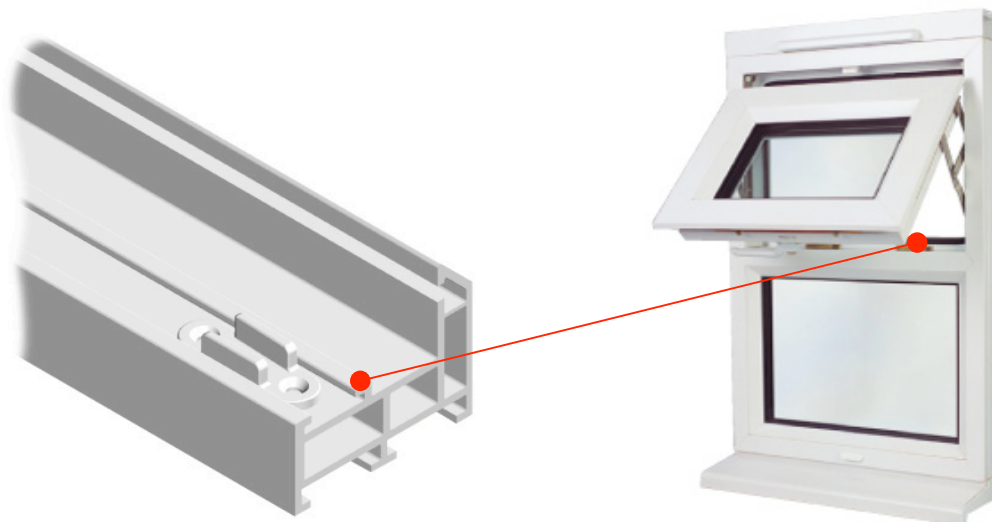

W = Width
L = Length
T = Thickness
D = Depth