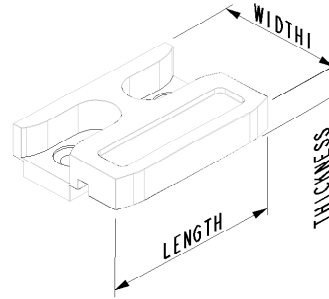

PARTNo	L	W1	W2	T	MATL	COLOUR
910111	50	23	28	11.5	ABS	WHITE
910112	50	23	28	11.5	ABS	BROWN
910240	50	23	28	12	ABS	WHITE

PARTNo	L	W1	W2	D	T	MATL	COLOUR
910220	44	31.5	13.6	12.8	8.5	ABS	WHITE
910221	44	31.5	13.6	12.8	8.5	PA6	BROWN
910227	44	28.6	13.6	14.5	10.2	PA6	WHITE
910265	44	28.6	13.6	14.5	10.2	ABS	BROWN

W1 =Width1
W2 = Width2
L =Length
T = Thickness
D = Depth

For more information visit:
www.glazpart.com

PARTNo	L	W	T	MATL	COLOUR
910222	47	22.5	15	ABS	WHITE
910223	47	22.5	15	ABS	BROWN
910225	47	21.5	10.5	PA6	WHITE
910226	47	19.6	10.5	PA6	WHITE
910229	47	21.5	10.5	PA6	BROWN
910235	47	22.5	15	PA6	BLACK
910255	47	19.6	10.5	PA6	BLACK
910270	47	19.6	10.5	PA6	BROWN
910275	47	21.5	10.5	ABS	WHITE

PARTNo	L	W	D	T	MATL	COLOUR
910224	30	28	13	12	ABS	WHITE
910230	30	28	13	12	PA6	BROWN

W = Width
L = Length
T = Thickness
D = Depth

For more information visit:
www.glazpart.com

PARTNo	L	W	T	MATL	COLOUR
910290	46	14	12	ABS	WHITE
910292	46	114	12	ABS	BROWN

PARTNo	L	W	T	MATL	COLOUR
910228	46	14	10	ABS	WHITE
910250	46	14	10	PA6	BROWN
910251	46	14	10	PA6	BLACK
910280	48	15.5	10	PA6	WHITE

W =Width
T =Thickness
L =Length

For more information visit:
www.glazpart.com