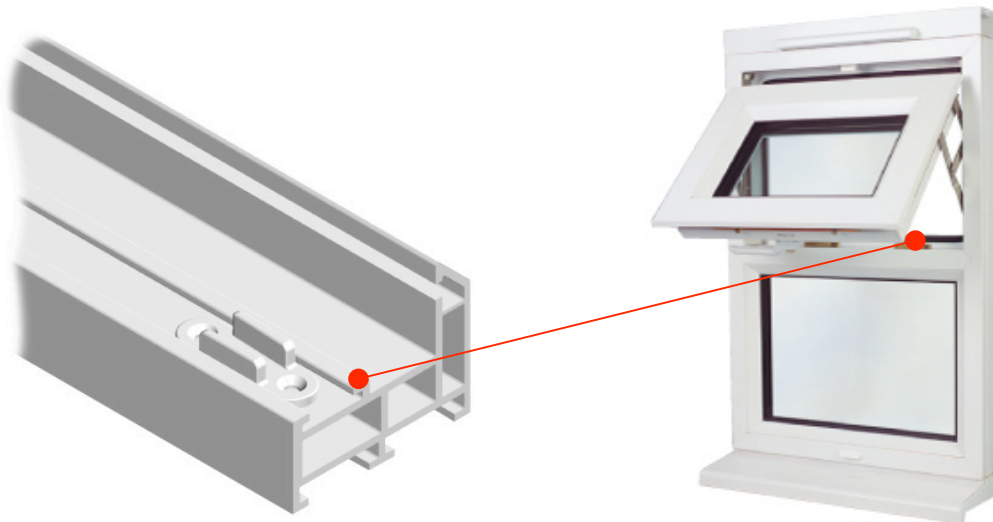

W =Width
T =Thickness
C1 = Cutout1
C2 = Cutout2
L =Length
D = Depth