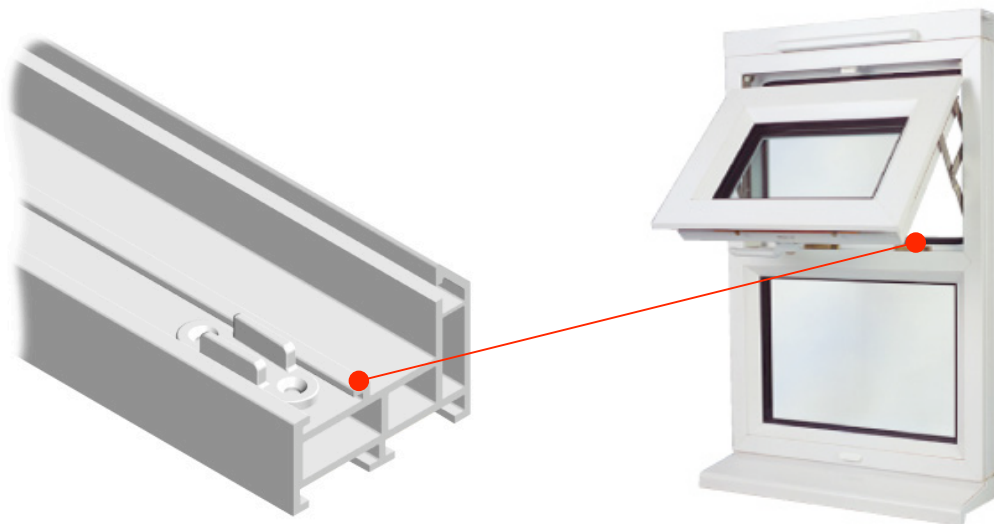

W =Width
T =Thickness
L =Length