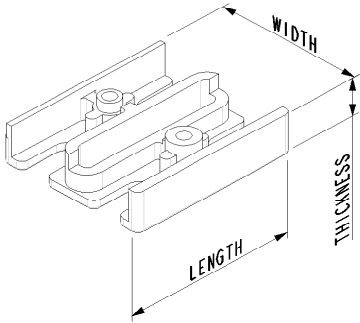

PARTNo	L	W	D	T	MATL	COLOUR
910224	30	28	13	12	ABS	WHITE
910230	30	28	13	12	PA6	BROWN

W = Width
L = Length
T = Thickness
D = Depth

For more information visit:
www.glazpart.com

PARTNo	L	W	T	MATL	COLOUR
910290	46	14	12	ABS	WHITE
910292	46	114	12	ABS	BROWN

PARTNo	L	W	T	MATL	COLOUR
910228	46	14	10	ABS	WHITE
910250	46	14	10	PA6	BROWN
910251	46	14	10	PA6	BLACK
910280	48	15.5	10	PA6	WHITE

W =Width
T =Thickness
L =Length

For more information visit:
www.glazpart.com

W =Width
T =Thickness
C1 = Cutout1
C2 = Cutout2
L =Length
D = Depth

For more information visit:
www.glazpart.com