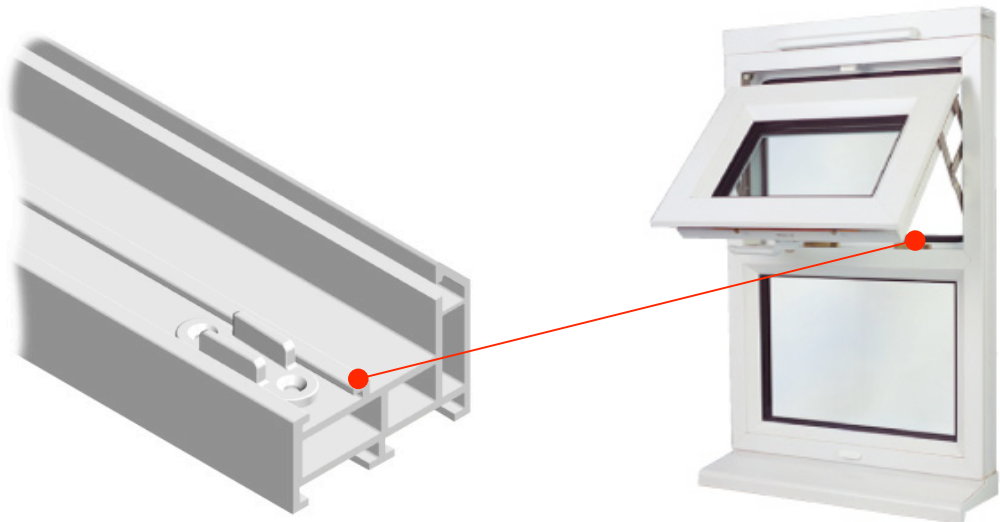

PARTNo	L	W1	W2	T	MATL	COLOUR
910111	50	23	28	11.5	ABS	WHITE
910112	50	23	28	11.5	ABS	BROWN
910240	50	23	28	12	ABS	WHITE

PARTNo	L	W1	W2	D	T	MATL	COLOUR
910220	44	31.5	13.6	12.8	8.5	ABS	WHITE
910221	44	31.5	13.6	12.8	8.5	PA6	BROWN
910227	44	28.6	13.6	14.5	10.2	PA6	WHITE
910265	44	28.6	13.6	14.5	10.2	ABS	BROWN

W1 =Width1
W2 = Width2
L =Length
T = Thickness
D = Depth

For more information visit:
www.glazpart.com

PARTNo	L	W	T	MATL	COLOUR
910222	47	22.5	15	ABS	WHITE
910223	47	22.5	15	ABS	BROWN
910225	47	21.5	10.5	PA6	WHITE
910226	47	19.6	10.5	PA6	WHITE
910229	47	21.5	10.5	PA6	BROWN
910235	47	22.5	15	PA6	BLACK
910255	47	19.6	10.5	PA6	BLACK
910270	47	19.6	10.5	PA6	BROWN
910275	47	21.5	10.5	ABS	WHITE