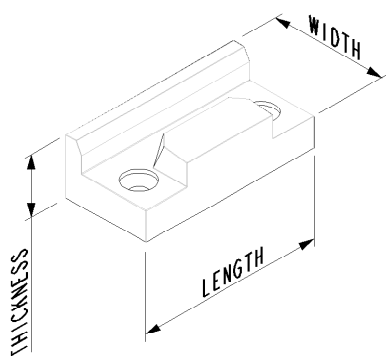

PARTNo	L	W1	W2	T	MATL	COLOUR
910111	50	23	28	11.5	ABS	WHITE
910112	50	23	28	11.5	ABS	BROWN
910240	50	23	28	12	ABS	WHITE

PARTNo	L	W1	W2	D	T	MATL	COLOUR
910220	44	31.5	13.6	12.8	8.5	ABS	WHITE
910221	44	31.5	13.6	12.8	8.5	PA6	BROWN
910227	44	28.6	13.6	14.5	10.2	PA6	WHITE
910265	44	28.6	13.6	14.5	10.2	ABS	BROWN

W1 =Width1
W2 = Width2
L =Length
T = Thickness
D = Depth

For more information visit:
www.glazpart.com

PARTNo	L	W	T	MATL	COLOUR
910222	47	22.5	15	ABS	WHITE
910223	47	22.5	15	ABS	BROWN
910225	47	21.5	10.5	PA6	WHITE
910226	47	19.6	10.5	PA6	WHITE
910229	47	21.5	10.5	PA6	BROWN
910235	47	22.5	15	PA6	BLACK
910255	47	19.6	10.5	PA6	BLACK
910270	47	19.6	10.5	PA6	BROWN
910275	47	21.5	10.5	ABS	WHITE

PARTNo	L	W	D	T	MATL	COLOUR
910224	30	28	13	12	ABS	WHITE
910230	30	28	13	12	PA6	BROWN

W = Width
L = Length
T = Thickness
D = Depth

For more information visit:
www.glazpart.com

PARTNo	L	W	T	MATL	COLOUR
910290	46	14	12	ABS	WHITE
910292	46	114	12	ABS	BROWN

W =Width
T =Thickness
C1 = Cutout1
C2 = Cutout2
L =Length
D = Depth

For more information visit:
www.glazpart.com