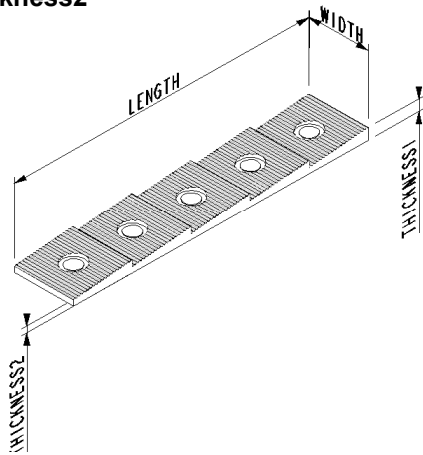

PARTNo	L	W	T1	T2	MATL	COLOUR
81204	247.5	12	5	1	PP	WHITE

L = Length
 W = Width
 T1 = Thickness1
 T2 = Thickness2

For more information visit:
www.glazpart.com

PARTNo	L	W	T1	T2	MATL	COLOUR
3182405	250	24	5	0.6	PP	WHITE
3183004	250	30	5	0.6	PP	BLACK

L = Length
 W = Width
 T1 = Thickness1
 T2 = Thickness2

For more information visit:
www.glazpart.com

PARTNo	L	W	T1	T2	MATL	COLOUR
40091	100	9	4	1.9	PP	BLACK
40121	100	12	4	1.9	PP	BLACK
40201	100	20	4	1.9	PP	BLACK
40241	100	24	4	1.9	PP	BLACK
40261	100	26	4	1.9	PP	BLACK
81205	100	12	5	0.6	PP	WHITE

PARTNo	L	W	T1	T2	MATL	COLOUR
82406	80	24	5	0.6	PP	WHITE
83005	100	30	5	0.6	PP	BLACK

L = Length
W = Width
T1 = Thickness1
T2 = Thickness2

For more information visit:
www.glazpart.com