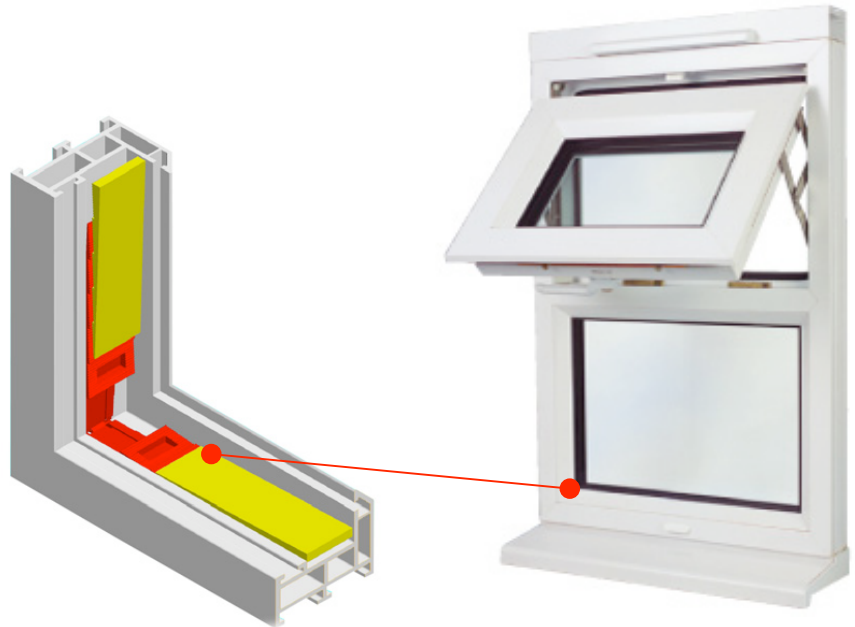

PARTNo	L	W	T1	T2	MATL	COLOUR
40091	100	9	4	1.9	PP	BLACK
40121	100	12	4	1.9	PP	BLACK
40201	100	20	4	1.9	PP	BLACK
40241	100	24	4	1.9	PP	BLACK
40261	100	26	4	1.9	PP	BLACK
81205	100	12	5	0.6	PP	WHITE

PARTNo	L	W	T1	T2	MATL	COLOUR
82406	80	24	5	0.6	PP	WHITE
83005	100	30	5	0.6	PP	BLACK

L = Length
W = Width
T1 = Thickness1
T2 = Thickness2

For more information visit:
www.glazpart.com