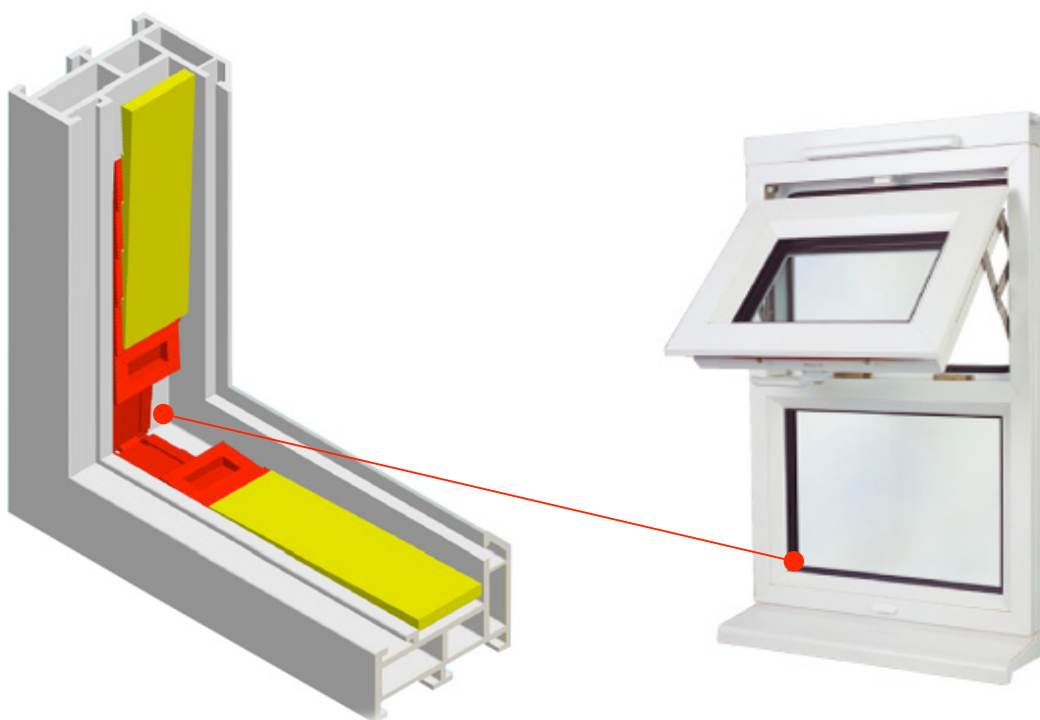

PARTNo	L	W	T1	T2	MATL	COLOUR
81204	247.5	12	5	1	PP	WHITE

L = Length
 W = Width
 T1 = Thickness1
 T2 = Thickness2

For more information visit:
www.glazpart.com

PARTNo	L	W	T1	T2	MATL	COLOUR
3182405	250	24	5	0.6	PP	WHITE
3183004	250	30	5	0.6	PP	BLACK

L = Length
 W = Width
 T1 = Thickness1
 T2 = Thickness2

For more information visit:
www.glazpart.com

PARTNo	L	W	T1	T2	MATL	COLOUR
40091	100	9	4	1.9	PP	BLACK
40121	100	12	4	1.9	PP	BLACK
40201	100	20	4	1.9	PP	BLACK
40241	100	24	4	1.9	PP	BLACK
40261	100	26	4	1.9	PP	BLACK
81205	100	12	5	0.6	PP	WHITE

PARTNo	L	W	T1	T2	MATL	COLOUR
82406	80	24	5	0.6	PP	WHITE
83005	100	30	5	0.6	PP	BLACK

L = Length
W = Width
T1 = Thickness1
T2 = Thickness2

For more information visit:
www.glazpart.com